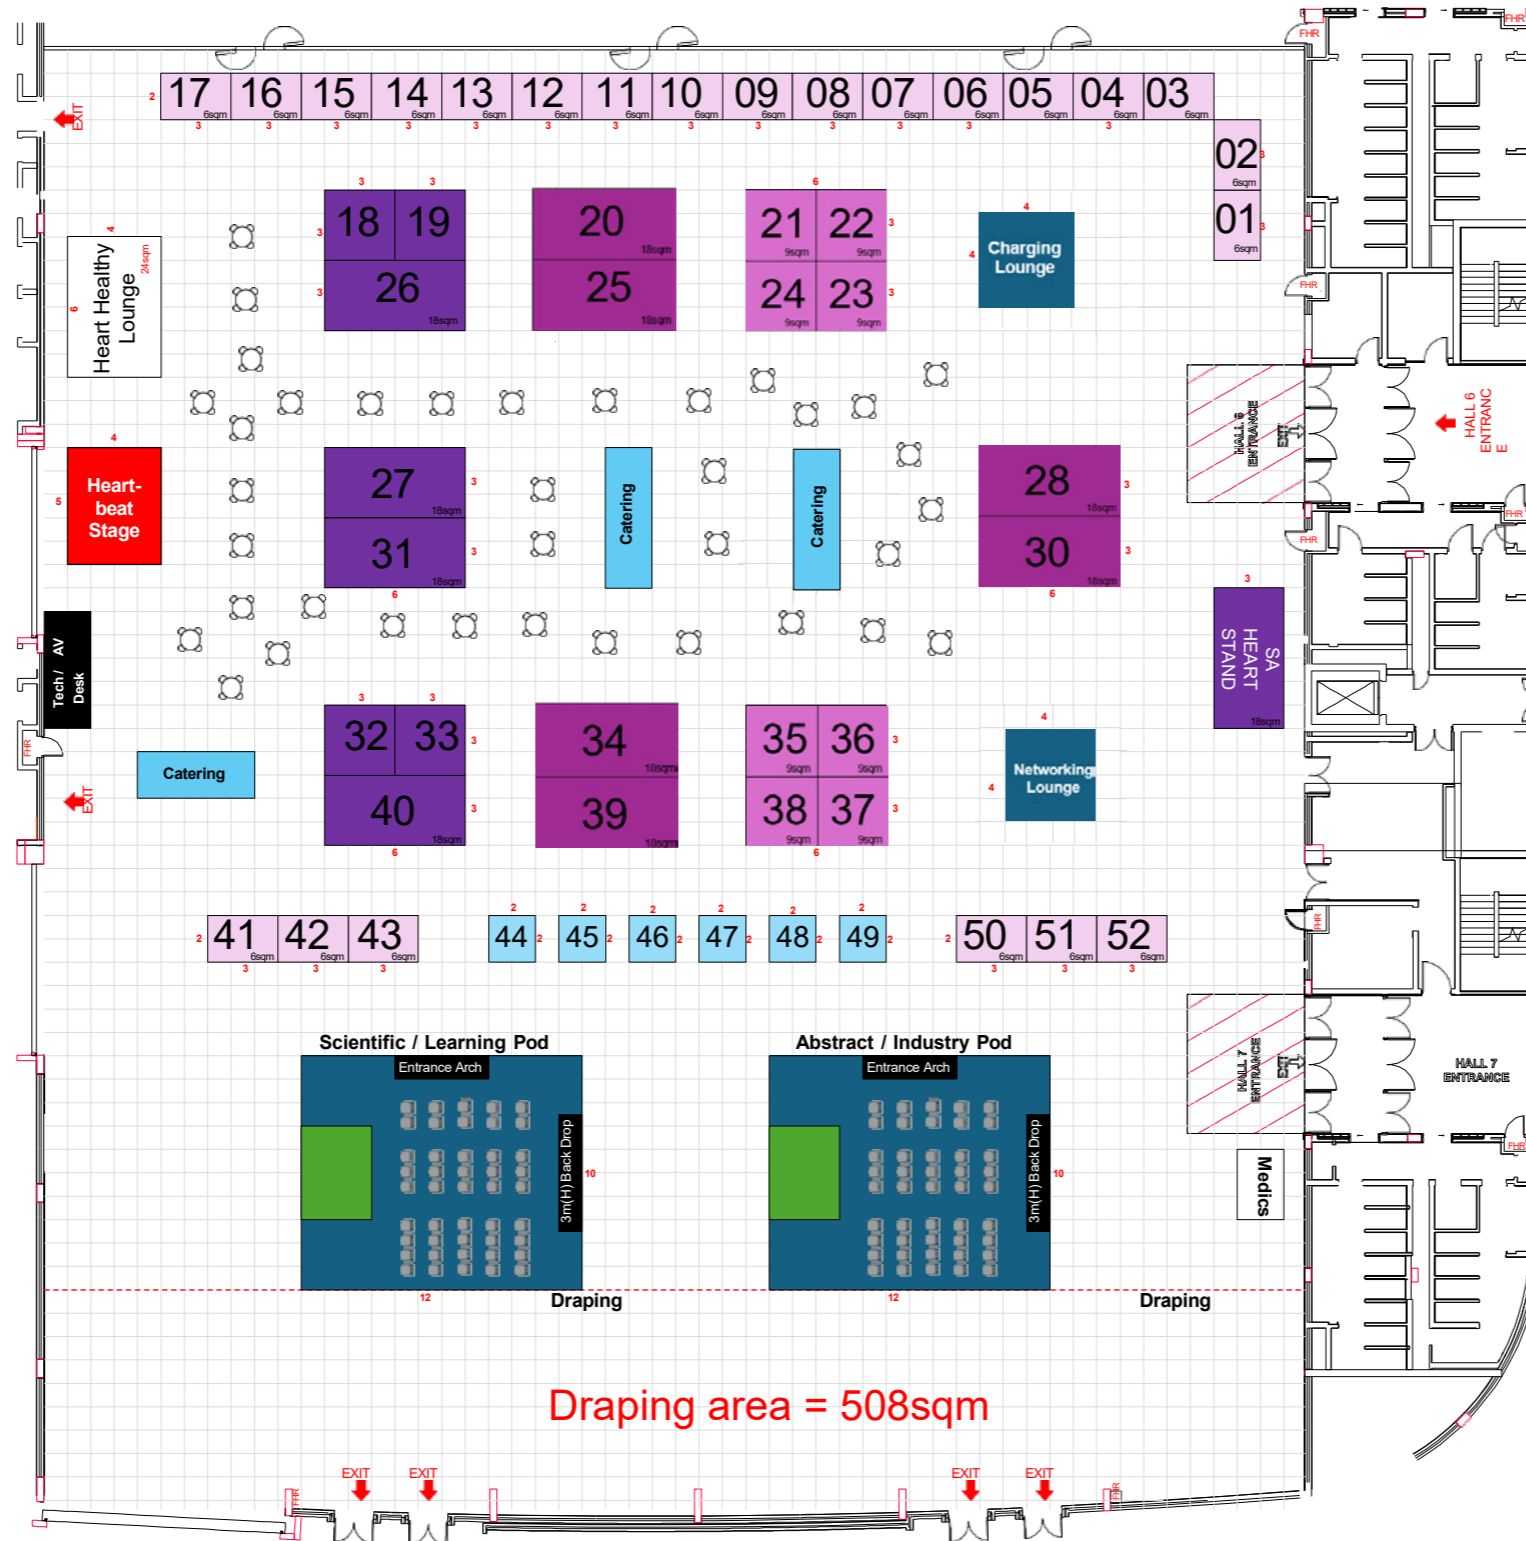

EXHIBITION FLOOR PLAN

COMPREHENSIVE CARDIAC CARE

26th Annual SA Heart® Congress

SA HEART CTICC

HALL 6

HALL 7

- Platinum
6m x 3m = 5
- Platinum
3m x 3m = 4
- Gold
6m x 3m = 6
- Silver
3m x 3m = 8
- Exhibitor/Bronze
3m x 2m = 23
- Auxiliary Stands
2m x 2m = 6